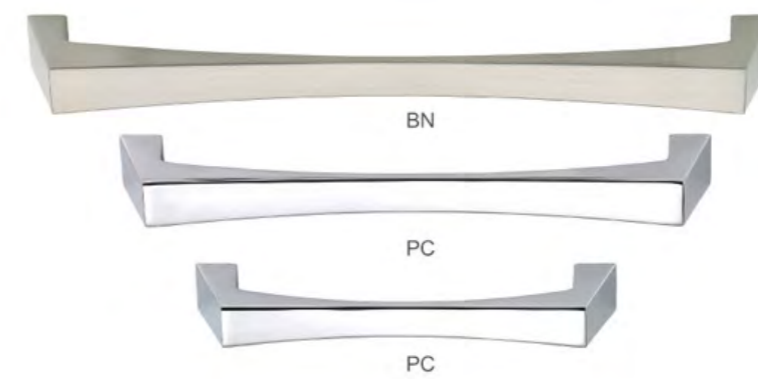

pomelli designs.

BRANT

P189

Product Code	Length	CC	Height	Width
P189128	150	128	29	20
P189192	214	192	39	23
P189256	278	256	33	25

Available Finishes:
BN-Brushed Nickel, PC-Polish Chrome