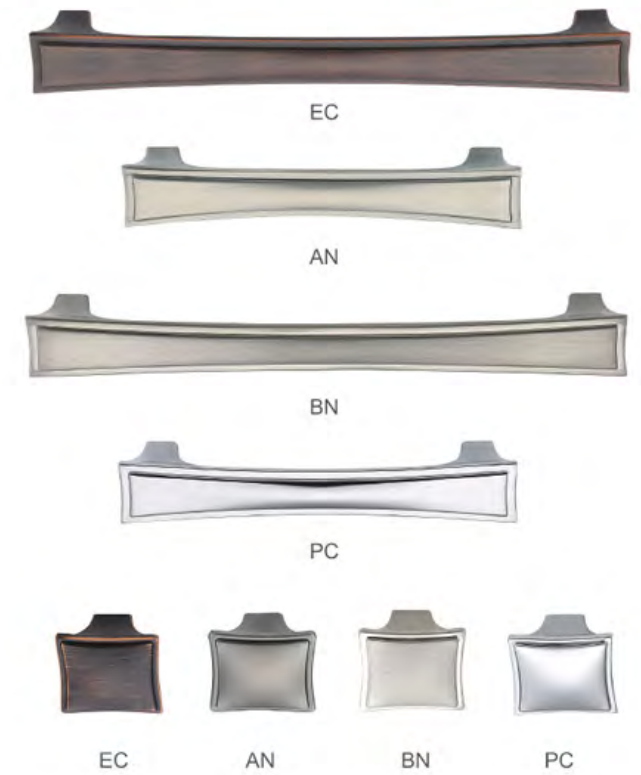

MITCHELL I

PC

BN

AN

EC

P232

Product Code	Length	CC	Height	Width
P232001	69	32	27	28

Available Finishes:
 EC-Egyptian Copper, AN-Antique Nickel, BN-Brushed Nickel, PC-Polish Chrome

pomelli designs.

MITCHELL II

P232

Product Code	Length	CC	Height	Width	Product Code	Length	CC	Height	Width
P232096	121	96	24	23	P232000	26		22	26
P232160	185	160	25	23					

Available Finishes:
 EC-Egyptian Copper, AN-Antique Nickel, BN-Brushed Nickel, PC-Polish Chrome