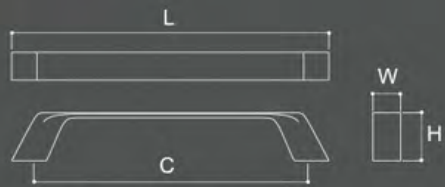

Available Finishes:
 BN-Brushed Nickel, PC-Polished Chrome

CHELSEA

P227

Product Code	Length	CC	Height	Width
P227128	143	128	29	13

Available Finishes:
BN-Brushed Nickel, PC-Polished Chrome

PLAKA

pomelli designs.