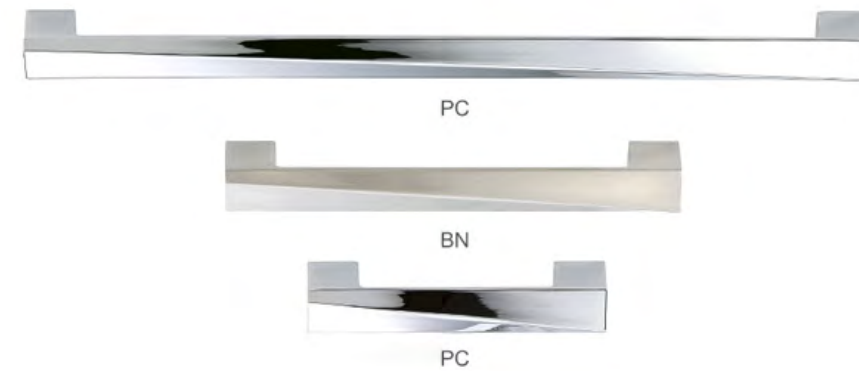

BN

P183

Product Code	Length	CC	Height	Width
P183096	116	96	26	20
P183160	180	160	26	20
P183320	340	320	26	20

Available Finishes:
BN-Brushed Nickel, PC-Polish Chrome

LORETTO

pomelli designs.

NEWTON

P182