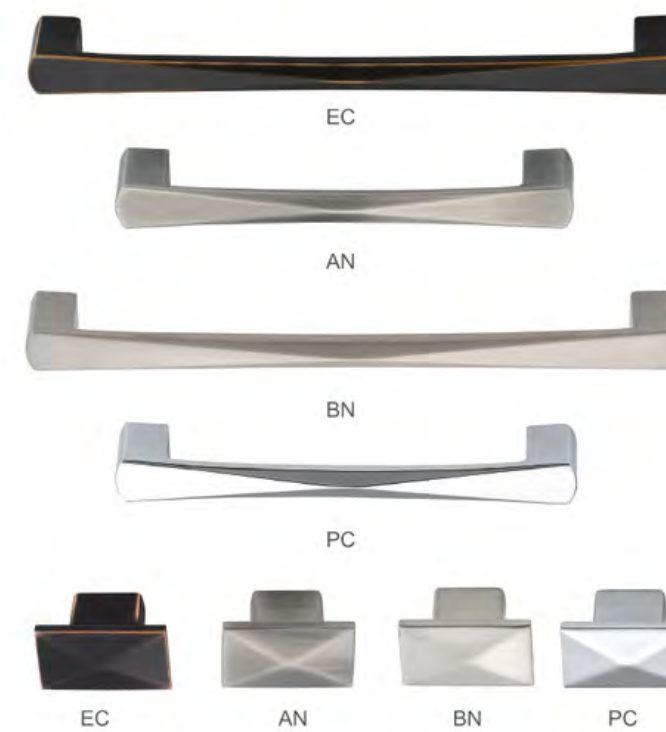

BADEN

P216

Product Code	Length	CC	Height	Width
P216128	138	128	25	15
P216192	202	192	27	15

Product Code	Length	CC	Height	Width
P216000	40		26	25

Available Finishes:
 EC-Egyptian Copper, AN-Antique Nickel, BN-Brushed Nickel, PC-Polish Chrome

MITCHELL I

PC

BN

AN

EC

P232

Product Code	Length	CC	Height	Width
P232001	69	32	27	28

Available Finishes:
 EC-Egyptian Copper, AN-Antique Nickel, BN-Brushed Nickel, PC-Polish Chrome