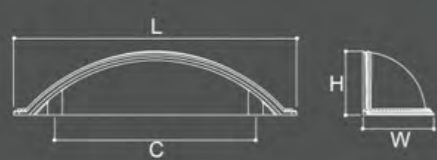

Product Code	Length	CC	Height	Width
P651000	32		30	24

⇒ 12 Inches Appliance Pull

Available Finishes:
 CHP-Champagne, BK-Black, PC-Polish Chrome, EC-Egyptian Copper

pomelli designs.

P219

Product Code	Length	CC	Height	Width
P219003	135	96	30.5	34