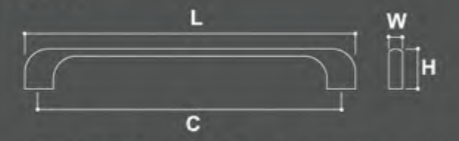

Available Finishes:
 BR-Brushed Brass, EC-Egyptian Copper, PC-Polish Chrome,
 BN-Brushed Nickel, AN-Antique Nickel, MB-Matte Black

pomelli designs.

WESTHILL

P135

Product Code	Length	CC	Height	Width
P135128	144	128	26	12
P135160	176	160	26	12
P135224	240	224	26	12
P135320	336	320	26	12