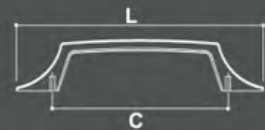

Product Code	Length	CC	Height	Width
P629096	134	96	28	18
P629160	198	160	30	18
P629256	294	256	33	18
P629320	358	320	33	21

Product Code	Length	CC	Height	Width
P629000	35		30	35

Available Finishes:
BR-Brushed Brass, EC-Egyptian Copper, PC-Polish Chrome,
BN-Brushed Nickel, AN-Antique Nickel, MB-Matte Black