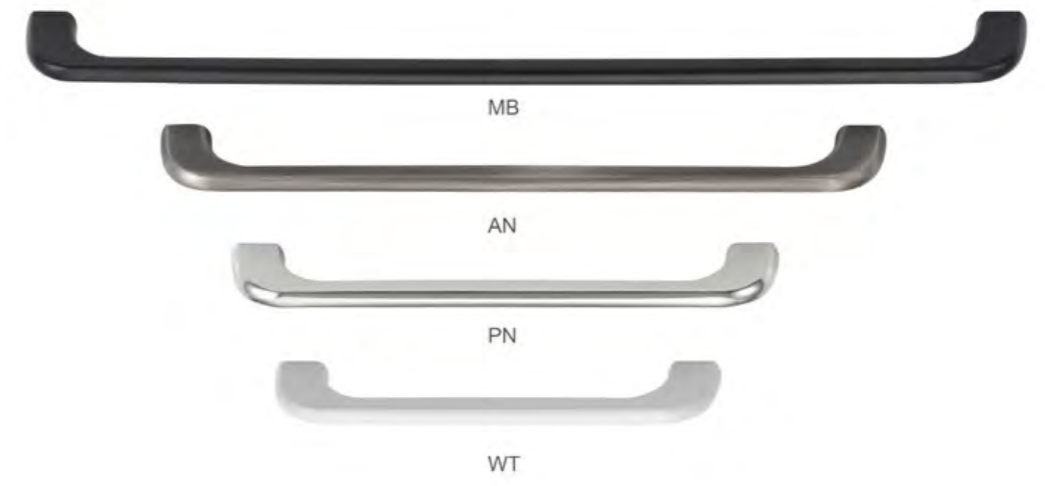

pomelli designs.

WESTHILL

P135

Product Code	Length	CC	Height	Width
P135128	144	128	26	12
P135160	176	160	26	12
P135224	240	224	26	12
P135320	336	320	26	12

Available Finishes:
MB-Matte Black, AN-Antique Nickel, PN-Polish Nickel, WT-White