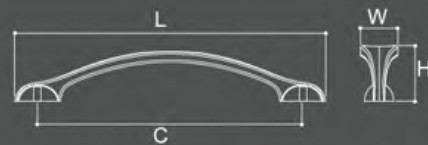

Available Finishes:
BN-Brushed Nickel, PC-Polish Chrome

pomelli designs.

CHATHAM

P137

Product Code	Length	CC	Height	Width
P137128	150	128	26	17
P137160	186	160	27	18

Available Finishes:

AB-Antique Bronze, ORB-Oil Rubbed Bronze, ASN-Antique Satin Nickel, AN-Antique Nickel, BN-Brushed Nickel, PN-Polish Nickel