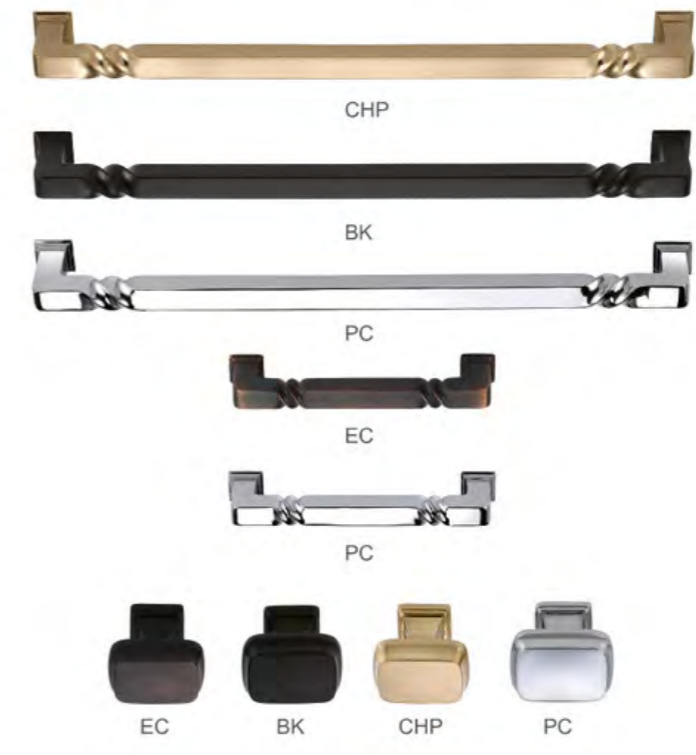

Product Code	Length	CC	Height	Width
P136000	35		30	35

Available Finishes:
 MB-Matte Black, BR-Brushed Brass, AN-Antique Nickel, BN-Brushed Nickel

SCOTSDALE

P651

Product Code	Length	CC	Height	Width
P651096	114	96	33	19
P651128	146	128	33	19
P651A12	322	305	38	19

Product Code	Length	CC	Height	Width
P651000	32		30	24

⇒ 12 Inches Appliance Pull

Available Finishes:
 CHP-Champagne, BK-Black, PC-Polish Chrome, EC-Egyptian Copper

pomelli designs.

P219

Product Code	Length	CC	Height	Width
P219003	135	96	30.5	34