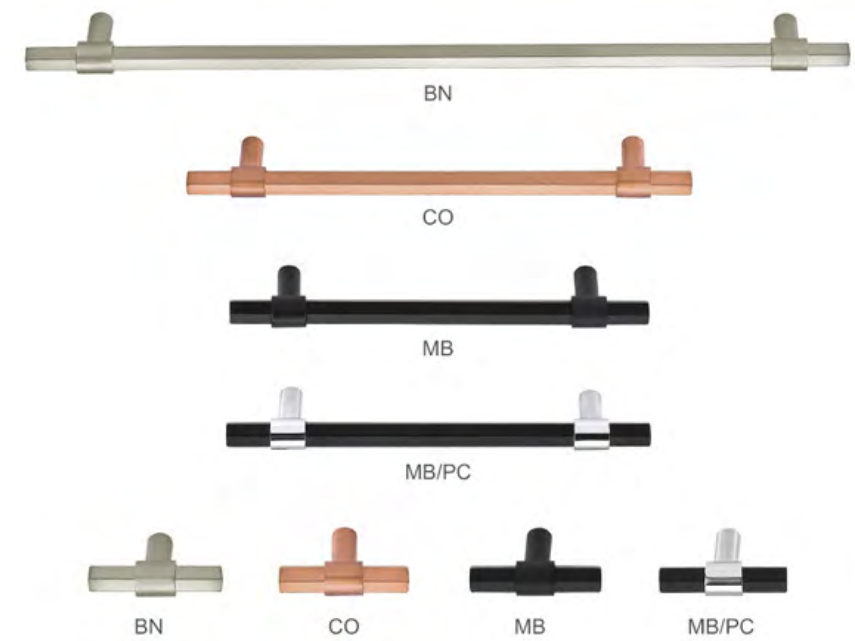

pomelli designs.