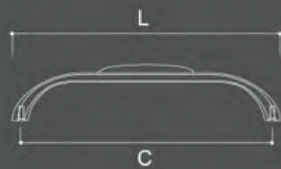

P603

P606

Product Code	Length	CC	Height	Width
P603128	137	128	24.5	21.5

Product Code	Length	CC	Height	Width
P606000	33.5		31	33.5

Available Finishes:
 BC-Bronze/Ceramic, CC-Chrome/Ceramic, AC-Antique Nickel/Ceramic