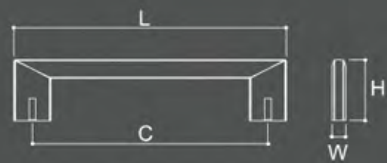

Product Code	Length	CC	Height	Width
P185128	148	128	32	7.5
P185192	212	192	32	7.5
P185256	276	256	32	7.5
P185320	340	320	32	7.5
P185384	404	384	32	7.5

Available Finishes:
BN-Brushed Nickel, PC-Polish Chrome