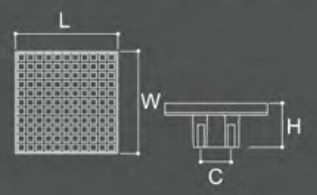

Product Code	Length	CC	Height	Width
P530001	36		22	36

Product Code	Length	CC	Height	Width
P530002	54	16	22	54