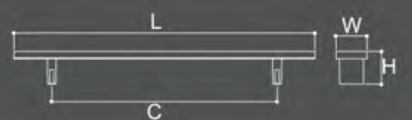

Product Code	Length	CC	Height	Width
P530192	257	192	28	26

Available Finishes:
AT-Antique Tin, EC-Egyptian Copper