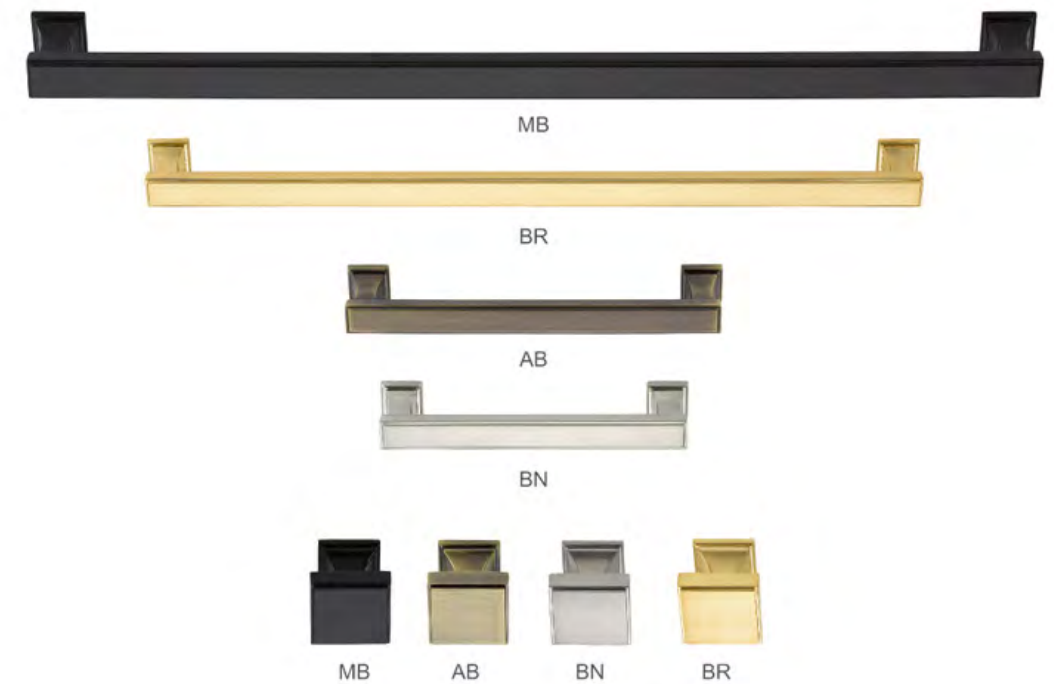

Available Finishes:
 AN-Antique Nickel, BN-Brushed Nickel, BR-Brushed Brass, PC-Polish Chrome, MB-Matte Black

DELEWARE

P665

Product Code	Length	CC	Height	Width
P665128	146	128	31	20
P665160	178	160	31	20
P665320	340	320	32	20
P665A18	483	457	42.5	26

Product Code	Length	CC	Height	Width
P665000	31		31	31

⇒ 18 Inches Appliance Pull

Available Finishes:
 AB-Antique Bronze, BN-Brushed Nickel, MB-Matte Black, BR-Brushed Brass

ROSEMONT

P662

Product Code	Length	CC	Height	Width
P662128	146	128	33.5	18.5
P662192	212	192	36	20
P662320	339	320	41	20