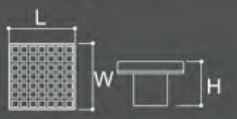

P530

Product Code	Length	CC	Height	Width
P530001	36		22	36

Product Code	Length	CC	Height	Width
P530002	54	16	22	54

Product Code	Length	CC	Height	Width
P530192	257	192	28	26

Available Finishes:
AT-Antique Tin, EC-Egyptian Copper