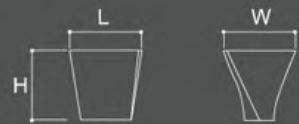

EC

AT

AT

EC

AT

 pomelli designs.

P199

Product Code	Length	CC	Height	Width
P199096	105	96	25	17
P199128	137	128	25.5	18.5
P199160	169	160	25.5	21
P199256	265	256	25.5	21