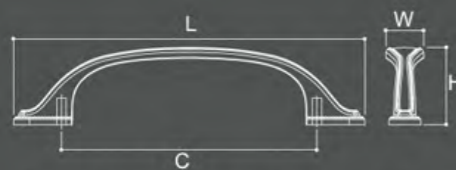

AN

BN

PC

ELORA II

P219

Product Code	Length	CC	Height	Width
P219096	132	96	29	14
P219160	204	160	29	16

Product Code	Length	CC	Height	Width
P219000	38		25	15

Available Finishes:
 EC-Egyptian Copper, AN-Antique Nickel, BN-Brushed Nickel, PC-Polish Chrome