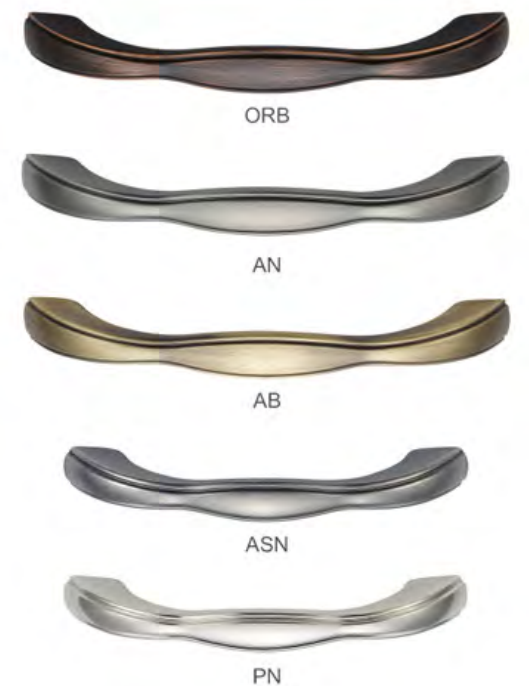

pomelli designs.

GILMORE

P633

Product Code	Length	CC	Height	Width
P633096	128	96	23	15
P633128	160	128	23	17

Product Code	Length	CC	Height	Width
P633000	34		31	34

Available Finishes:
AN-Antique Nickel, PN-Polish Nickel, AB-Antique Bronze, ORB-Oil Rubbed Bronze
ASN-Antique Satin Nickel