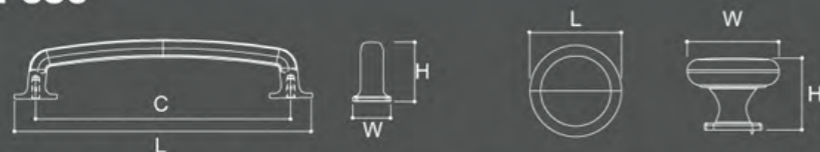

P650

Product Code	Length	CC	Height	Width	Product Code	Length	CC	Height	Width
P650096	114	96	29	19	P650000	33		26	33
P650128	148	128	30	19					
P650160	180	160	30	19					
P650A12	335	305	58	30					

⇨ 12 Inches Appliance Pull

Available Finishes:
AN-Antique Nickel, CHP-Champagne, BN-Brushed Nickel, PC-Polish Chrome