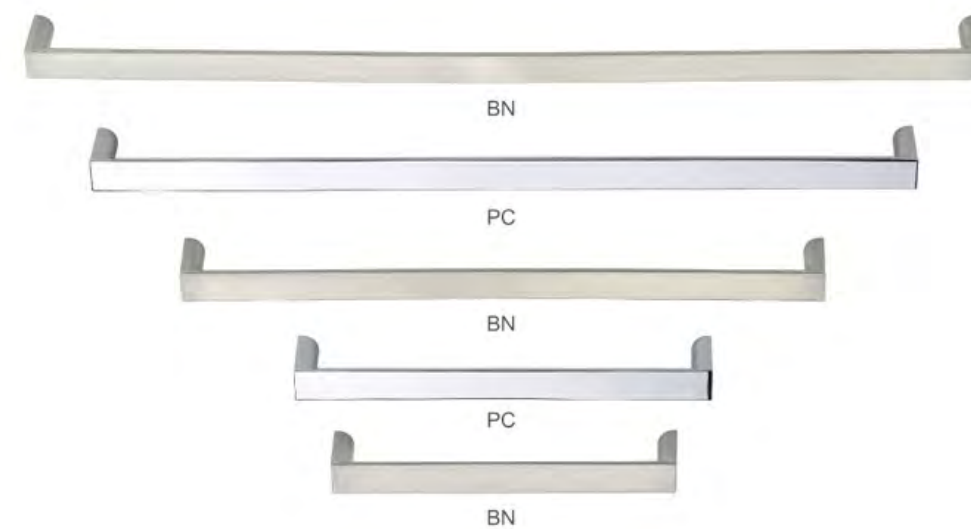

Available Finishes:
BN-Brushed Nickel, PC-Polish Chrome