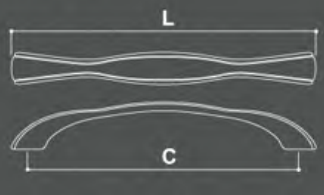

GILMORE

P633

Product Code	Length	CC	Height	Width
P633096	128	96	23	15
P633128	160	128	23	17