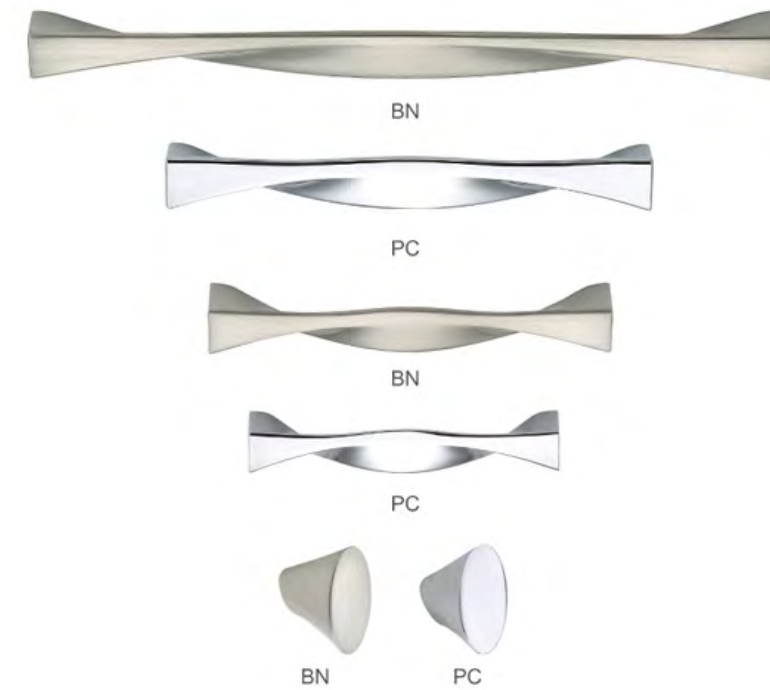

P530

Product Code	Length	CC	Height	Width
P530001	36		22	36

Product Code	Length	CC	Height	Width
P530002	54	16	22	54

Product Code	Length	CC	Height	Width
P530192	257	192	28	26

Available Finishes:
AT-Antique Tin, EC-Egyptian Copper

EC

AT

AT

EC

AT

 pomelli designs.

P199

Product Code	Length	CC	Height	Width
P199096	105	96	25	17
P199128	137	128	25.5	18.5
P199160	169	160	25.5	21
P199256	265	256	25.5	21

Product Code	Length	CC	Height	Width
P199000	33		25	18

Available Finishes:
 BN-Brushed Nickel, PC-Polish Chrome

pomelli designs.

BRANT

P189

Product Code	Length	CC	Height	Width
P189128	150	128	29	20
P189192	214	192	39	23
P189256	278	256	33	25