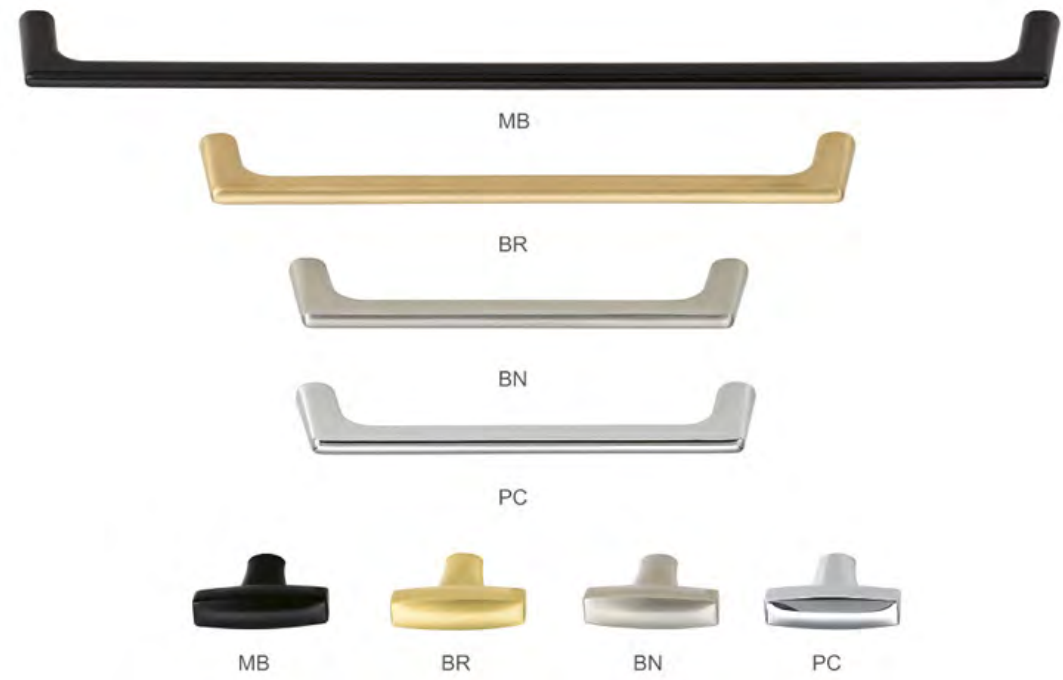

Product Code	Length	CC	Height	Width
P151000	50		20	20

Available Finishes:
 MB-Matte Black, ORB-Oil Rubbed Bronze, BR-Brushed Brass, BN-Brushed Nickel, PC-Polish Chrome

pomelli designs.

BYRON

 pomelli designs

BICOCCA

P625

Product Code	Length	CC	Height	Width	Product Code	Length	CC	Height	Width
P625128	193.5	128	30	11	P625000	40		31.6	12
P625192	203.5	192	30	11					
P625320	331.5	320	33	11					

Available Finishes:
 MB-Matte Black, BR-Brushed Brass, BN-Brushed Nickel, PC-Polish Chrome