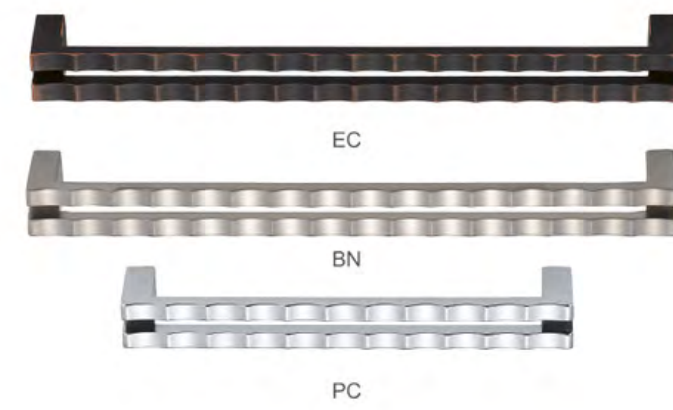

pomelli designs.

BYWARD

P186

Product Code	Length	CC	Height	Width
P186128	136	128	23	16
P186192	200	192	23	16

Available Finishes:
 EC-Egyptian Copper, BN-Brushed Nickel, PC-Polish Chrome

pomelli designs.

ROCKWAY