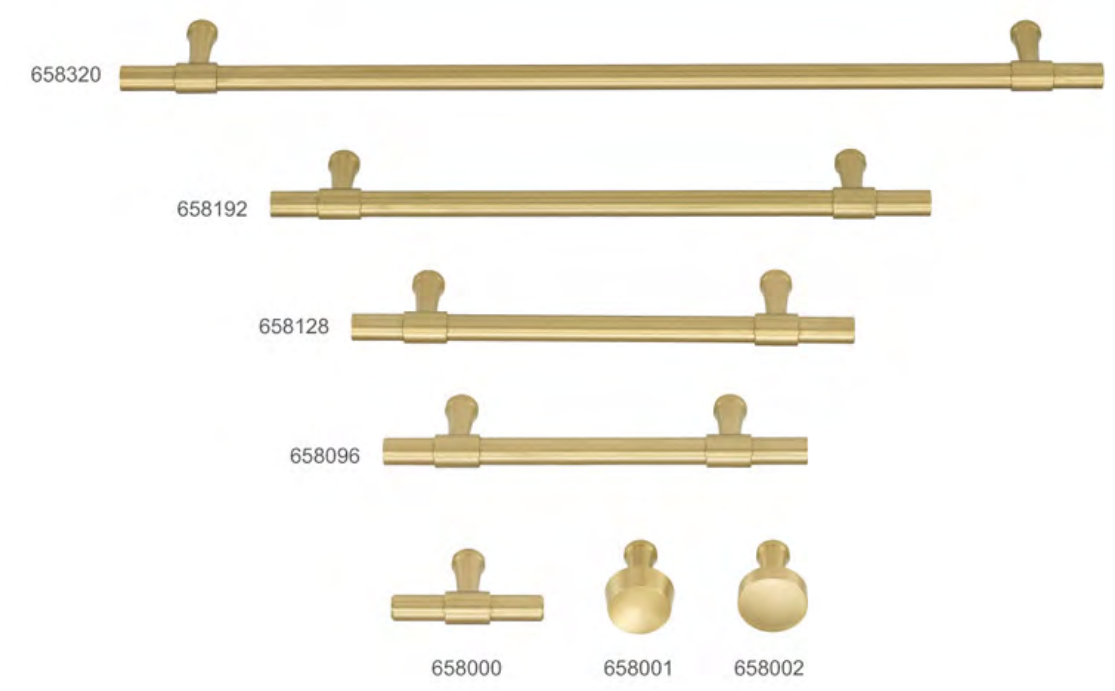

P658

Product Code	Length	CC	Height	Width
P658096	150	96	32.4	12
P658128	182	128	32.4	12
P658192	246	192	32.4	13
P658320	374	320	32.4	14

Product Code	Length	CC	Height	Width
P658000	54		32.4	12
P658001	24.8		32.5	24.8
P658002	25		31	25

Available Finishes:
SBB-Solid Brushed Brass

RIVERDALE BRASS

P675

Product Code	Length	CC	Height	Width
P675128	169	128	33.5	22
P675192	233	192	33.5	22
P675320	361.5	320	33.5	22

Product Code	Length	CC	Height	Width
P675000	44.5		33.5	22