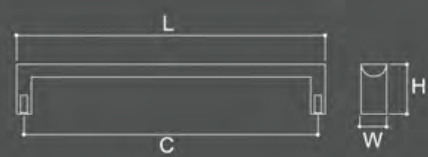

BN

P183

Product Code	Length	CC	Height	Width
P183096	116	96	26	20
P183160	180	160	26	20
P183320	340	320	26	20

Available Finishes:
BN-Brushed Nickel, PC-Polish Chrome

LORETTO

pomelli designs.

NEWTON

P182