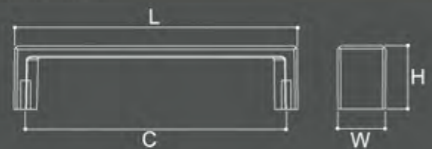

P152

Product Code	Length	CC	Height	Width
P152128	137	128	28	21
P152192	201	192	28	21
P152256	267	256	28	21