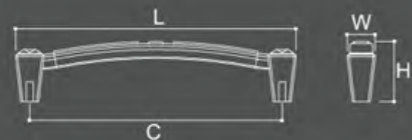

P362

Product Code	Length	CC	Height	Width
P362128	143	128	34	15

Product Code	Length	CC	Height	Width
P362000	34		23	34

Available Finishes:
EC-Egyptian Copper, AN-Antique Nickel

OAKRIDGE

P340

Product Code	Length	CC	Height	Width
P340128	142	128	30	14.5