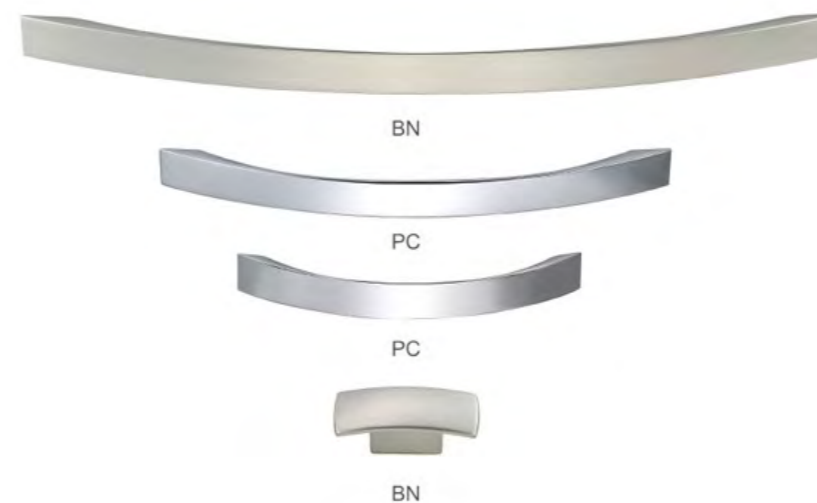

P157

Product Code	Length	CC	Height	Width
P157128	151	128	26	19
P157192	228	192	29	20
P157320	371	320	31	23

Product Code	Length	CC	Height	Width
P157000	50		20	20

Available Finishes:
BN-Brushed Nickel, PC-Polish Chrome

pomelli designs.

UNIONVILLE