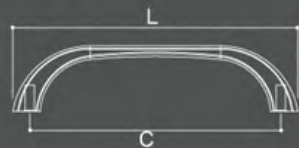

P129

Product Code	Length	CC	Height	Width
P129096	108	96	24	14
P129128	141	128	25	16

Product Code	Length	CC	Height	Width
P129000	32		26	32