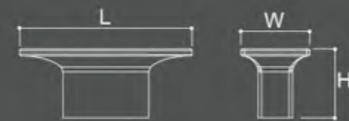

Available Finishes:
 MB/PC-Matte Black/Polish Chome, PG/MB-Polish Gold/Matte Black
 MB/PB-Matte Black/Polish Gold, PC/MB-Polish Chome/Matte Black

CAMBRIDGE

P151

Product Code	Length	CC	Height	Width
P151128	160	128	28	12
P151192	224	192	28	12
P151320	352	320	28	12