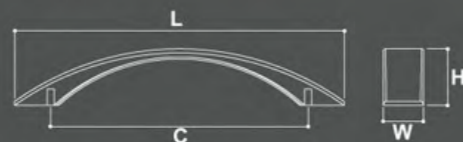

P157

Product Code	Length	CC	Height	Width
P157128	151	128	26	19
P157192	228	192	29	20
P157320	371	320	31	23