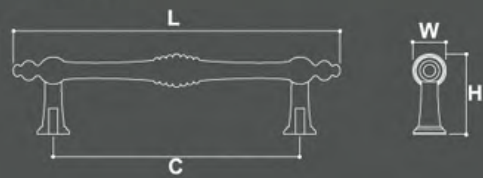

pomelli designs.

ELINGTON

P138

Product Code	Length	CC	Height	Width
P138096	127	96	30	13
P138128	166	128	31	15

Available Finishes:
ORB-Oil Rubbed Bronze, ASN-Antique Satin Nickel, AB-Antique Bronze
AN-Antique Nickel, PN-Polish Nickel, BN-Brushed Nickel