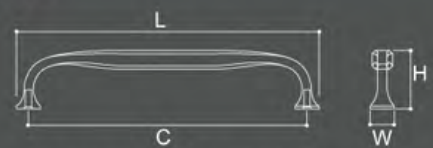

BISTRO

P630

Product Code	Length	CC	Height	Width
P630128	141	128	33	12
P630160	173	160	34	12
P630224	237	224	36	13
P630320	335	320	36	14

Product Code	Length	CC	Height	Width
P630001	33		31.5	33

Available Finishes:
 AN-Antique Nickel, BN-Brushed Nickel, BR-Brushed Brass, PC-Polish Chrome,
 MB-Matte Black, AB-Antique Bronze, PN-Polish Nickel, ORB-Oil Rubbed Bronze