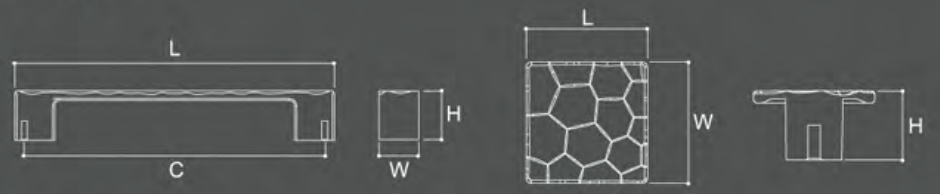

P534

Product Code	Length	CC	Height	Width
P534160	170	160	26	21

Product Code	Length	CC	Height	Width
P534000	35		20	35