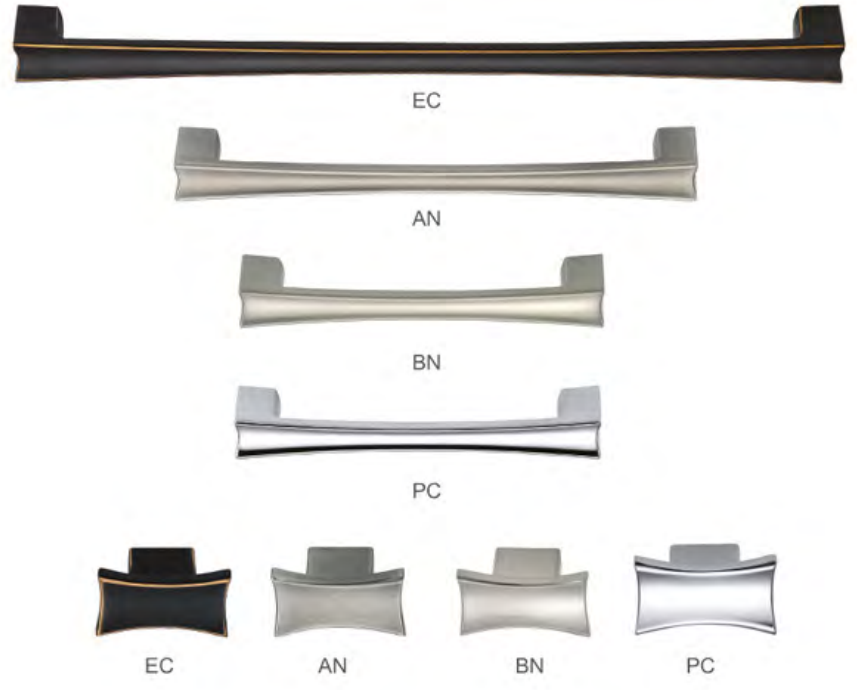

Available Finishes:
EC-Egyptian Coppe, AN-Antique Nickel, BN-Brushed Nickel, PC-Polish Chrome