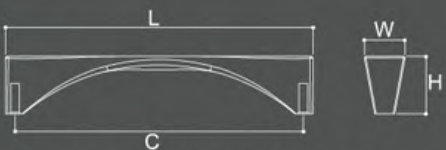

EC

AT

AT

EC

AT

 pomelli designs.

P199

Product Code	Length	CC	Height	Width
P199096	105	96	25	17
P199128	137	128	25.5	18.5
P199160	169	160	25.5	21
P199256	265	256	25.5	21