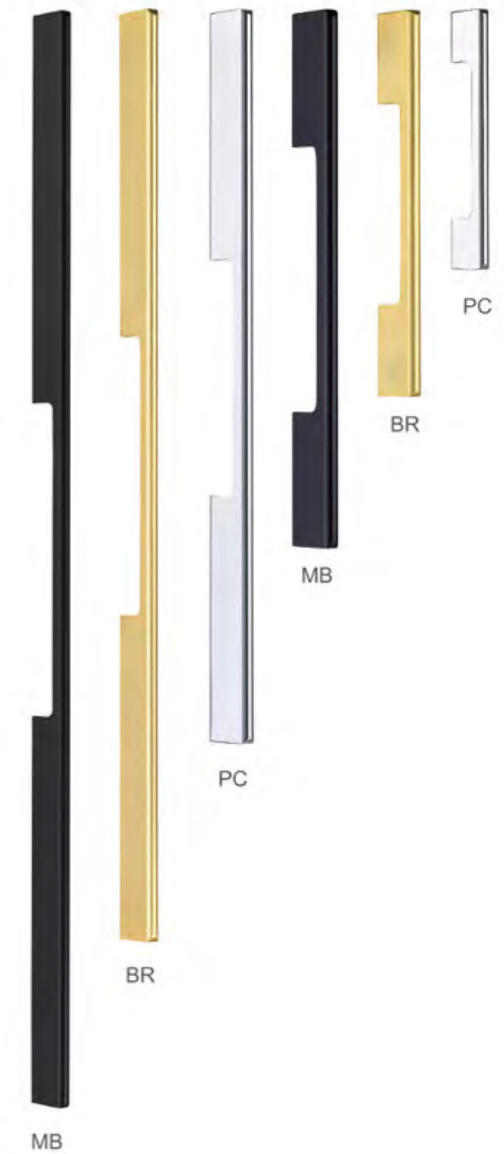

pomelli designs.

KLEINBURG

P139

Product Code	Length	CC	Height	Width
P139128	149	128	30	7
P139160	189	160	30	7
P139192	241	192	30	7
P139256	305	256	30	7
P139320	369	320	30	7
P139384	433	384	30	7
P139480	529	480	30	7
P139576	625	576	30	7

Available Finishes:
MB-Matte Black, BR-Brushed Brass, PC-Polish Chrome