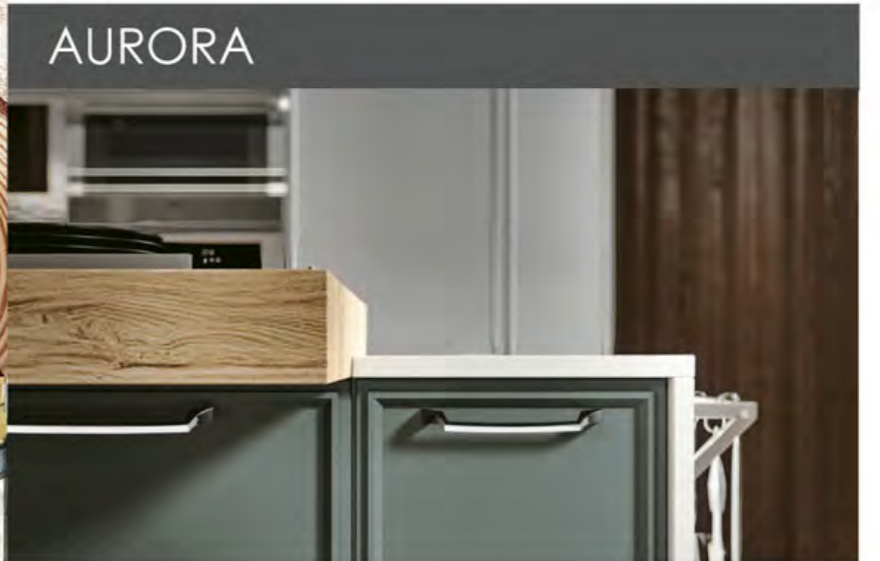

P629

Product Code	Length	CC	Height	Width
P629096	134	96	28	18
P629160	198	160	30	18
P629256	294	256	33	18
P629320	358	320	33	21

Product Code	Length	CC	Height	Width
P629000	35		30	35

Available Finishes:
BR-Brushed Brass, EC-Egyptian Copper, PC-Polish Chrome,
BN-Brushed Nickel, AN-Antique Nickel, MB-Matte Black