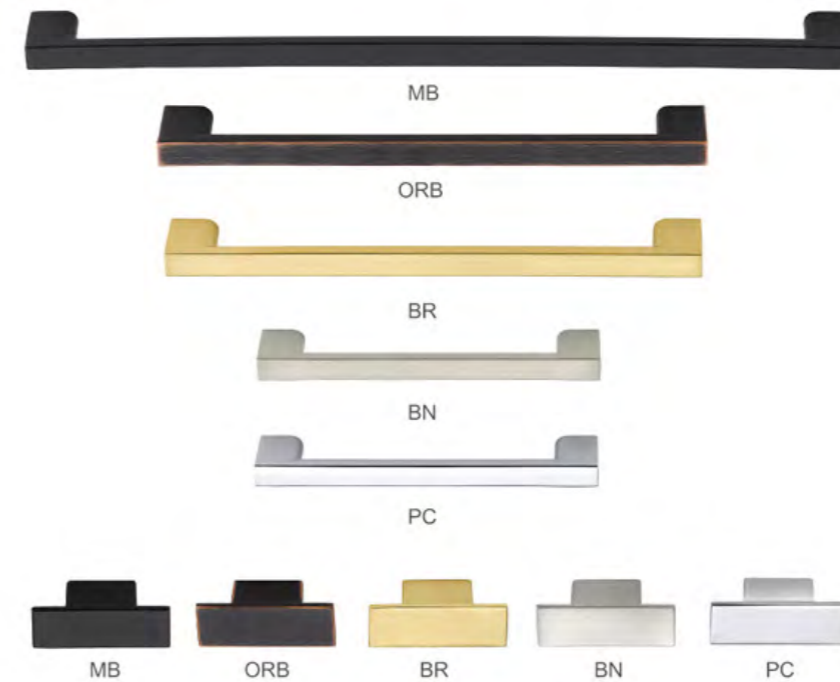

Product Code	Length	CC	Height	Width
P151000	50		20	20

Available Finishes:
 MB-Matte Black, ORB-Oil Rubbed Bronze, BR-Brushed Brass, BN-Brushed Nickel, PC-Polish Chrome

pomelli designs.

BYRON

 pomelli designs

BICOCCA

P625

Product Code	Length	CC	Height	Width	Product Code	Length	CC	Height	Width
P625128	193.5	128	30	11	P625000	40		31.6	12
P625192	203.5	192	30	11					
P625320	331.5	320	33	11					

Available Finishes:
 MB-Matte Black, BR-Brushed Brass, BN-Brushed Nickel, PC-Polish Chrome