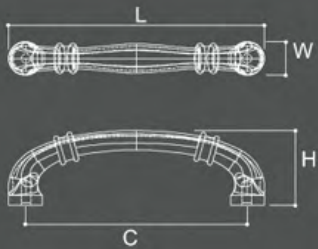

P339

Product Code	Length	CC	Height	Width
P339096	111	96	32	14
P339128	143	128	34	14