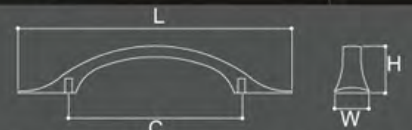

WILLOWDALE

pomelli designs.

PRESTON

P212

Product Code	Length	CC	Height	Width
P212096	152	96	26	19
P212160	216	160	29	20

Product Code	Length	CC	Height	Width
P212000	30	30	30	30

Available Finishes:
 EC-Egyptian Copper, AN-Antique Nickel
 BN-Brushed Nickel, PC-Polish Chrome