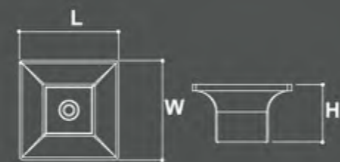

Product Code	Length	CC	Height	Width
P152000	38		22	38

Available Finishes:
BN-Brushed Nickel, PC-Polish Chrome