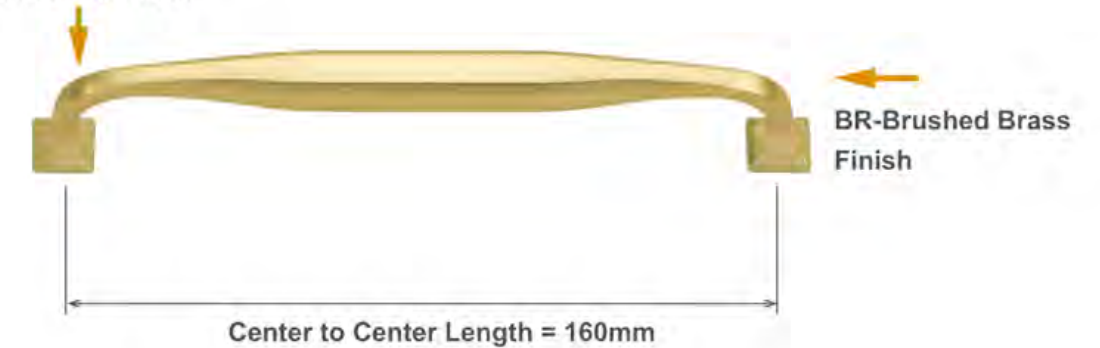

www.pomellidesigns.com

HOW TO READ OUR PRODUCT CODE?

Our product code is composed of three parts :

XXX.XXX.XXXX

Series Code: 630

Product Code: P630160BR

Special case for center to center length :

- 000 - knobs
- A12 - 12 Inches
- A18 - 18 Inches