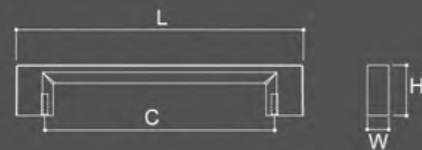

Available Finishes:
 MB/PC-Matte Black/Polish Chome, PG/MB-Polish Gold/Matte Black
 MB/PB-Matte Black/Polish Gold, PC/MB-Polish Chome/Matte Black

CAMBRIDGE

P151

Product Code	Length	CC	Height	Width
P151128	160	128	28	12
P151192	224	192	28	12
P151320	352	320	28	12