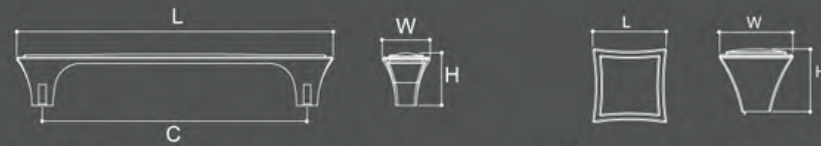

P232

Product Code	Length	CC	Height	Width	Product Code	Length	CC	Height	Width
P232096	121	96	24	23	P232000	26		22	26
P232160	185	160	25	23					

Available Finishes:
EC-Egyptian Copper, AN-Antique Nickel, BN-Brushed Nickel, PC-Polish Chrome