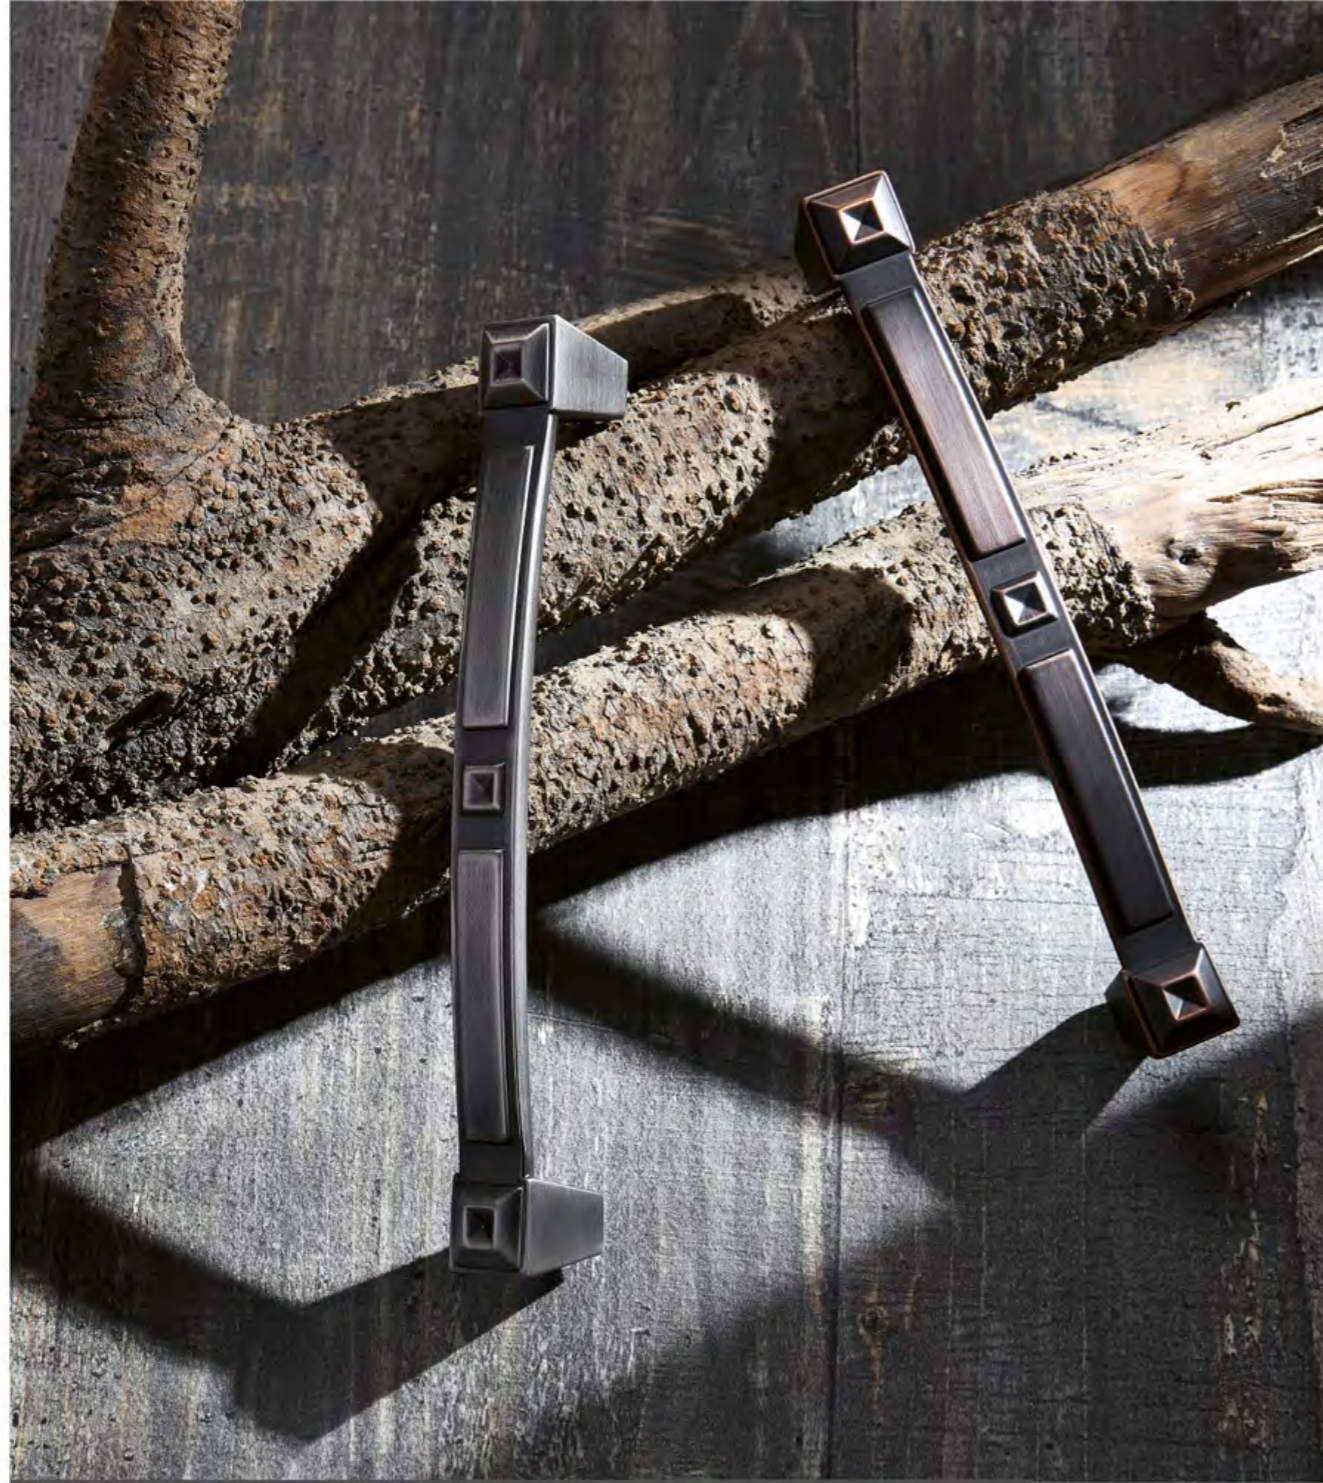

OAKRIDGE

P340

Product Code	Length	CC	Height	Width
P340128	142	128	30	14.5

Product Code	Length	CC	Height	Width
P340000	27		28	27

Available Finishes:
EC-Egyptian Copper, AN-Antique Nickel