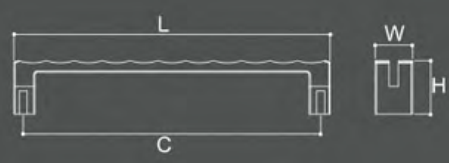

P186

Product Code	Length	CC	Height	Width
P186128	136	128	23	16
P186192	200	192	23	16

Available Finishes:
EC-Egyptian Copper, BN-Brushed Nickel, PC-Polish Chrome