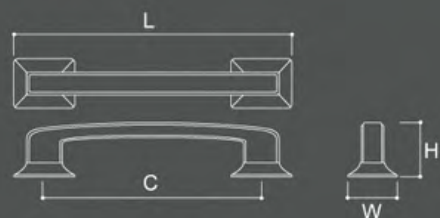

P310

Product Code	Length	CC	Height	Width
P310096	120	96	34	22