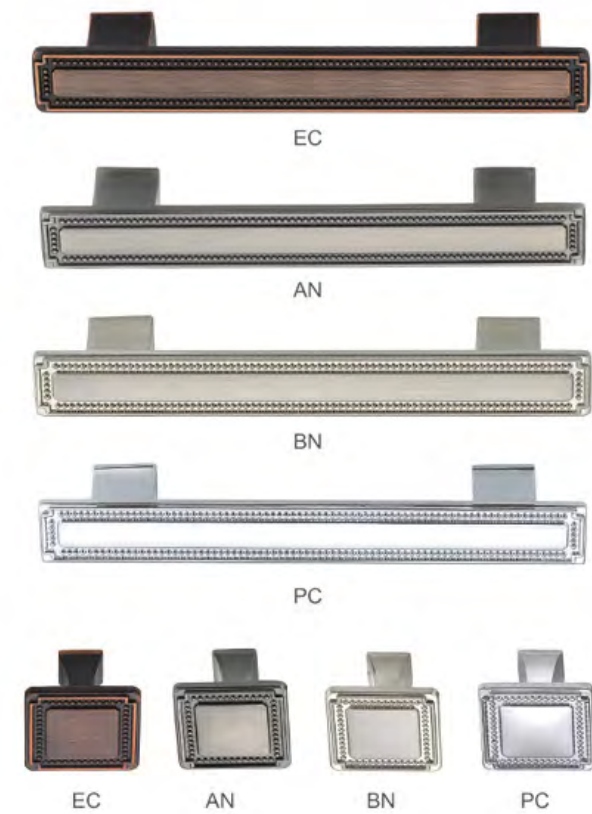

ELORA III

P359

Product Code	Length	CC	Height	Width	Product Code	Length	CC	Height	Width
P359128	169	128	30	22	P359000	35		30	35

Available Finishes:
EC-Egyptian Copper, AN-Antique Nickel, BN-Brushed Nickel, PC-Polish Chrome