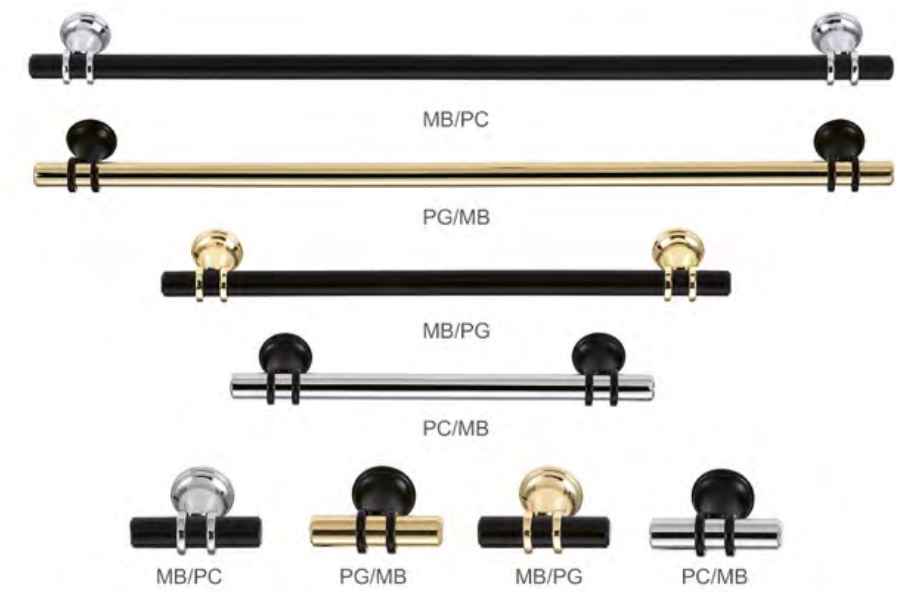

Available Finishes:
SBB-Solid Brushed Brass

RIVERDALE BRASS

P675

Product Code	Length	CC	Height	Width
P675128	169	128	33.5	22
P675192	233	192	33.5	22
P675320	361.5	320	33.5	22

Product Code	Length	CC	Height	Width
P675000	44.5		33.5	22

Available Finishes:
 MB/PC-Matte Black/Polish Chome, PG/MB-Polish Gold/Matte Black
 MB/PB-Matte Black/Polish Gold, PC/MB-Polish Chome/Matte Black

CAMBRIDGE

P151

Product Code	Length	CC	Height	Width
P151128	160	128	28	12
P151192	224	192	28	12
P151320	352	320	28	12