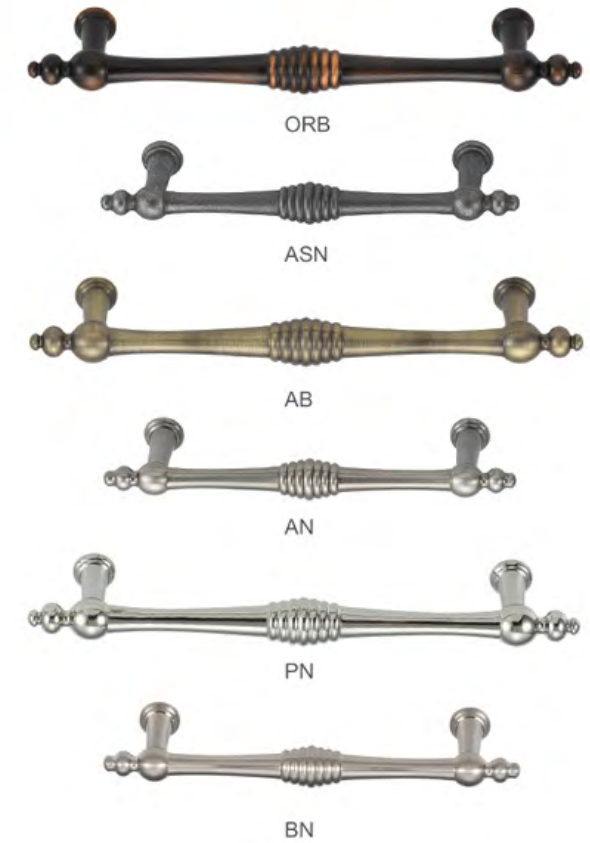

Product Code	Length	CC	Height	Width
P199000	33		25	18

Available Finishes:
 BN-Brushed Nickel, PC-Polish Chrome

pomelli designs.

BRANT

P189

Product Code	Length	CC	Height	Width
P189128	150	128	29	20
P189192	214	192	39	23
P189256	278	256	33	25

Available Finishes:
BN-Brushed Nickel, PC-Polish Chrome

pomelli designs.

CHATHAM

P137

Product Code	Length	CC	Height	Width
P137128	150	128	26	17
P137160	186	160	27	18

Available Finishes:

AB-Antique Bronze, ORB-Oil Rubbed Bronze, ASN-Antique Satin Nickel, AN-Antique Nickel, BN-Brushed Nickel, PN-Polish Nickel

pomelli designs.

ELINGTON

P138

Product Code	Length	CC	Height	Width
P138096	127	96	30	13
P138128	166	128	31	15

Available Finishes:
 ORB-Oil Rubbed Bronze, ASN-Antique Satin Nickel, AB-Antique Bronze
 AN-Antique Nickel, PN-Polish Nickel, BN-Brushed Nickel