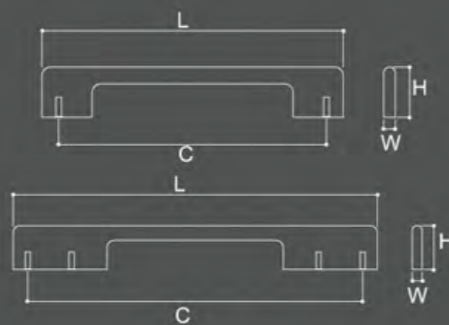

P139

Product Code	Length	CC	Height	Width
P139128	149	128	30	7
P139160	189	160	30	7
P139192	241	192	30	7
P139256	305	256	30	7
P139320	369	320	30	7
P139384	433	384	30	7
P139480	529	480	30	7
P139576	625	576	30	7