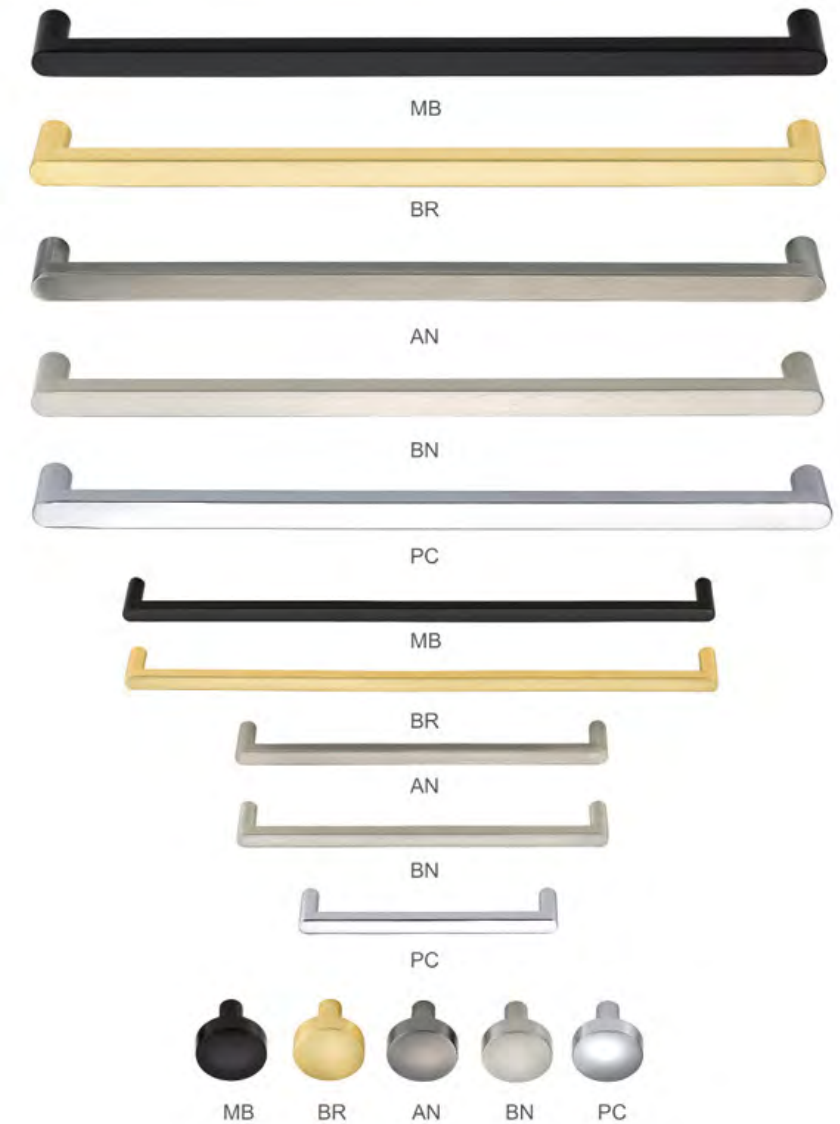

P638

Product Code	Length	CC	Height	Width
P638128	139	128	35	35
P638192	203	192	35	35
P638320	331	320	35	35

Product Code	Length	CC	Height	Width
P638000	100		34	35

Available Finishes:
 AN-Antique Nickel, BN-Brushed Nickel, BR-Brushed Brass, PC-Polish Chrome, MB-Matte Black

CLIFFSIDE

P637

Product Code	Length	CC	Height	Width
P637128	138	128	29	10
P637192	202	192	29	10
P637320	330	320	29	10
P637A18	477.7	457	45	20

⇒ 18 Inches Appliance Pull

Product Code	Length	CC	Height	Width
P637000	30		31.5	30