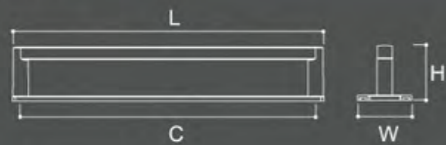

P638

Product Code	Length	CC	Height	Width
P638128	139	128	35	35
P638192	203	192	35	35
P638320	331	320	35	35

Product Code	Length	CC	Height	Width
P638000	100		34	35

Available Finishes:
 AN-Antique Nickel, BN-Brushed Nickel, BR-Brushed Brass, PC-Polish Chrome, MB-Matte Black