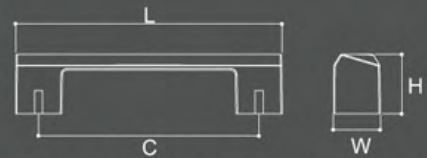

P183

Product Code	Length	CC	Height	Width
P183096	116	96	26	20
P183160	180	160	26	20
P183320	340	320	26	20

Available Finishes:
BN-Brushed Nickel, PC-Polish Chrome

LORETTO