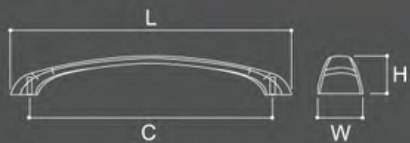

P159

Product Code	Length	CC	Height	Width
P159128	147	128	25	21
P159160	185	160	25	30
P159320	345	320	30	35

Available Finishes:
BN-Brushed Nickel, PC-Polish Chrome