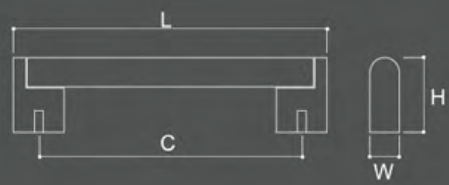

P368

Product Code	Length	CC	Height	Width
P368128	142	128	36	14
P368160	174	160	36	14
P368192	206	192	36	14
P368256	270	256	36	14
P368320	324	320	36	14
P368384	398	384	36	14
P368480	494	480	36	14
P368576	590	576	36	14

Available Finishes:
BN-Brushed Nickel