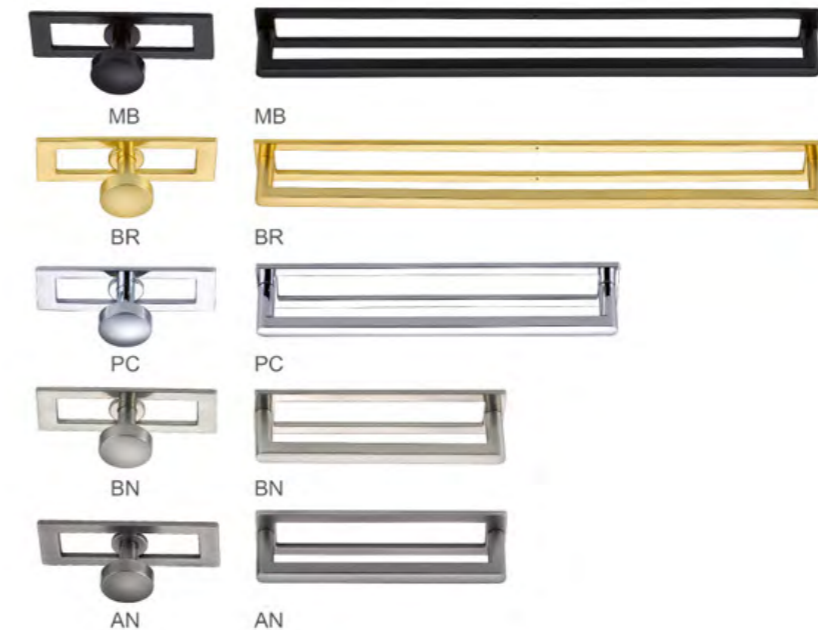

P638

Product Code	Length	CC	Height	Width
P638128	139	128	35	35
P638192	203	192	35	35
P638320	331	320	35	35

Product Code	Length	CC	Height	Width
P638000	100		34	35

Available Finishes:
 AN-Antique Nickel, BN-Brushed Nickel, BR-Brushed Brass, PC-Polish Chrome, MB-Matte Black