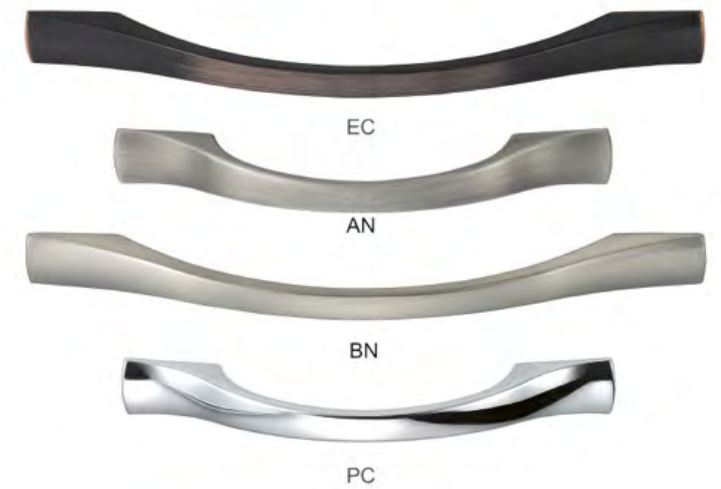

WILLOWDALE

pomelli designs.

PRESTON

P212

Product Code	Length	CC	Height	Width
P212096	152	96	26	19
P212160	216	160	29	20

Product Code	Length	CC	Height	Width
P212000	30	30	30	30

Available Finishes:
 EC-Egyptian Copper, AN-Antique Nickel
 BN-Brushed Nickel, PC-Polish Chrome