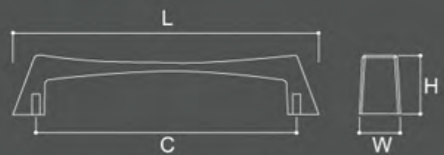

Product Code	Length	CC	Height	Width
P199000	33		25	18

Available Finishes:
 BN-Brushed Nickel, PC-Polish Chrome

pomelli designs.

BRANT

P189

Product Code	Length	CC	Height	Width
P189128	150	128	29	20
P189192	214	192	39	23
P189256	278	256	33	25