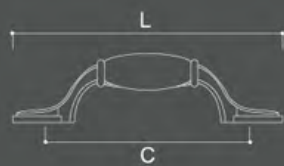

P604

Product Code	Length	CC	Height	Width
P604096	146	96	38	20

P606

Product Code	Length	CC	Height	Width
P606000	33.5		31	33.5

Available Finishes:
 BC-Bronze/Ceramic, CC-Chrome/Ceramic, AC-Antique Nickel/Ceramic