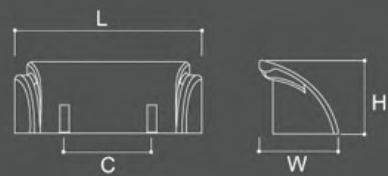

MITCHELL I

PC

BN

AN

EC

P232

Product Code	Length	CC	Height	Width
P232001	69	32	27	28

Available Finishes:
 EC-Egyptian Copper, AN-Antique Nickel, BN-Brushed Nickel, PC-Polish Chrome