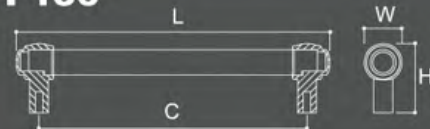

Available Finishes:
 EC-Egyptian Coppe, AN-Antique Nickel, BN-Brushed Nickel, PC-Polish Chrome

WILMONT

pomelli designs.

P136

Product Code	Length	CC	Height	Width
P136096	116	96	33	18
P136128	148	128	33	18
P136160	180	160	33	18
P136224	244	224	33	18
P136320	340	320	33	18
P136384	404	384	33	18
P136576	596	576	33	18