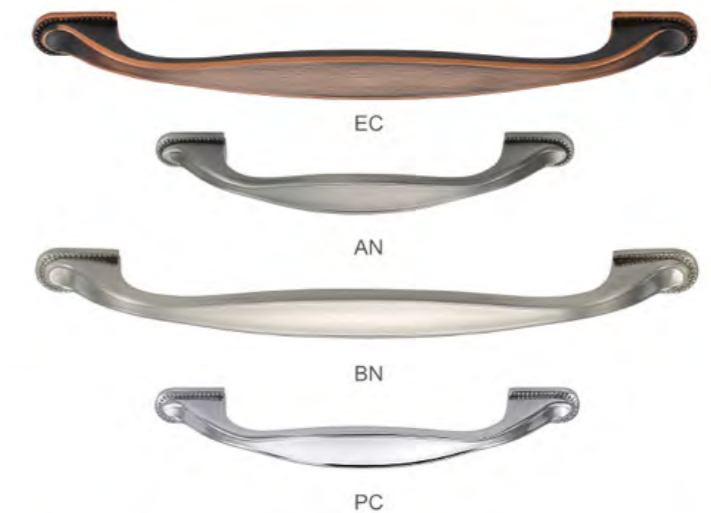

P219

Product Code	Length	CC	Height	Width
P219096	132	96	29	14
P219160	204	160	29	16

Product Code	Length	CC	Height	Width
P219000	38		25	15

Available Finishes:
EC-Egyptian Copper, AN-Antique Nickel, BN-Brushed Nickel, PC-Polish Chrome