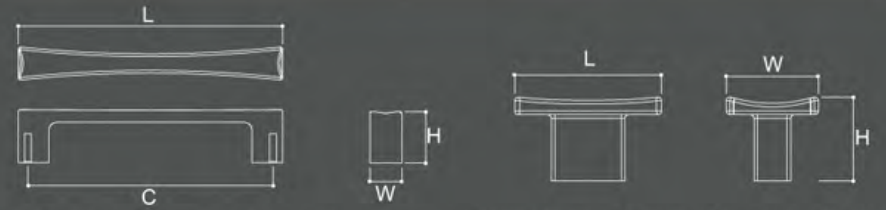

P225

Product Code	Length	CC	Height	Width
P225128	138	128	28	17
P225192	202	192	28	17
P225320	330	320	28	17

Product Code	Length	CC	Height	Width
P225000	40		23	25