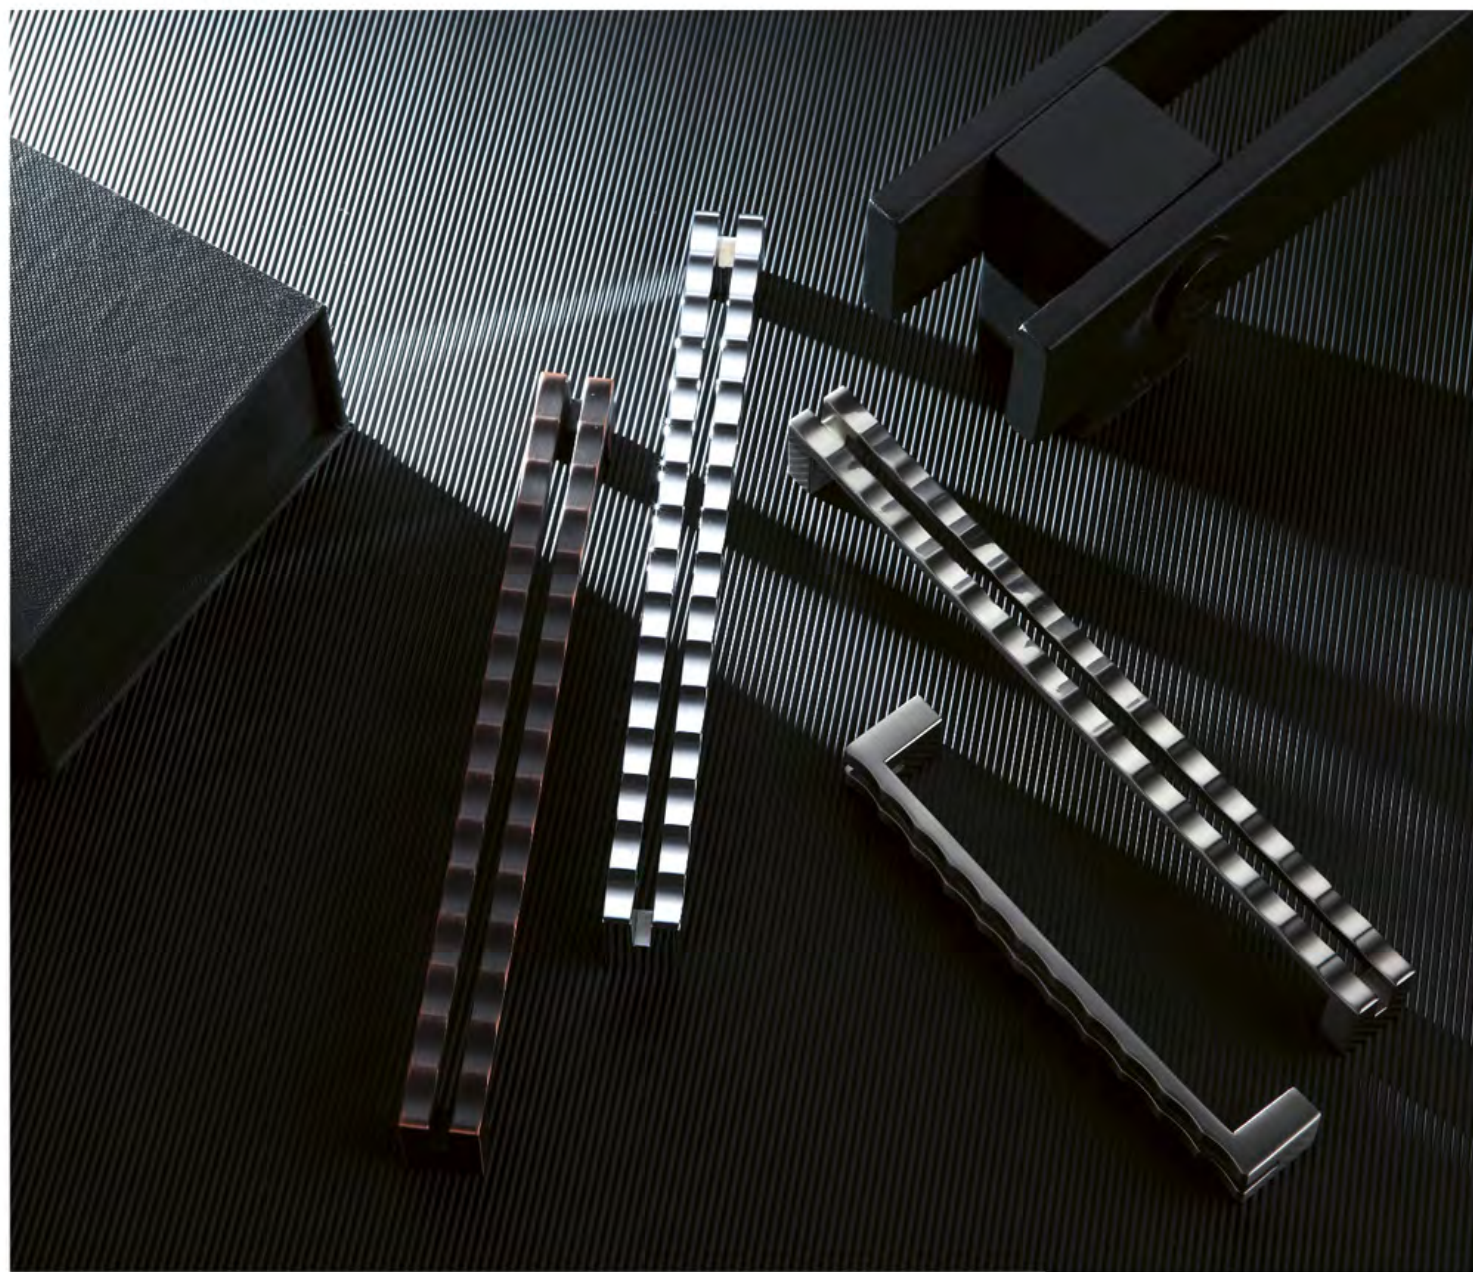

pomelli designs.

GILMORE

P633

Product Code	Length	CC	Height	Width
P633096	128	96	23	15
P633128	160	128	23	17

Product Code	Length	CC	Height	Width
P633000	34		31	34

Available Finishes:
AN-Antique Nickel, PN-Polish Nickel, AB-Antique Bronze, ORB-Oil Rubbed Bronze
ASN-Antique Satin Nickel