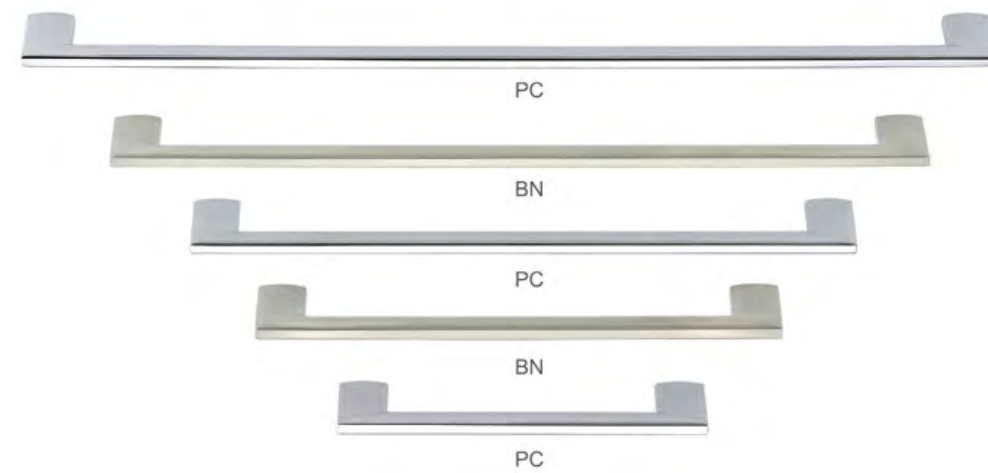

P185

Product Code	Length	CC	Height	Width
P185128	148	128	32	7.5
P185192	212	192	32	7.5
P185256	276	256	32	7.5
P185320	340	320	32	7.5
P185384	404	384	32	7.5

Available Finishes:
BN-Brushed Nickel, PC-Polish Chrome

WILLOWDALE