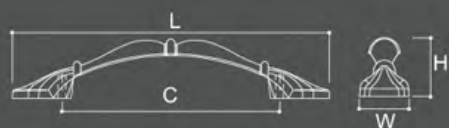

Product Code	Length	CC	Height	Width
P336000	65		31	17

Available Finishes:
 EC-Egyptian Copper, AN-Antique Nickel

 pomelli designs.

OLD MILL

P322

Product Code	Length	CC	Height	Width
P322096	140	96	24	12

Product Code	Length	CC	Height	Width
P322000	41		27	30