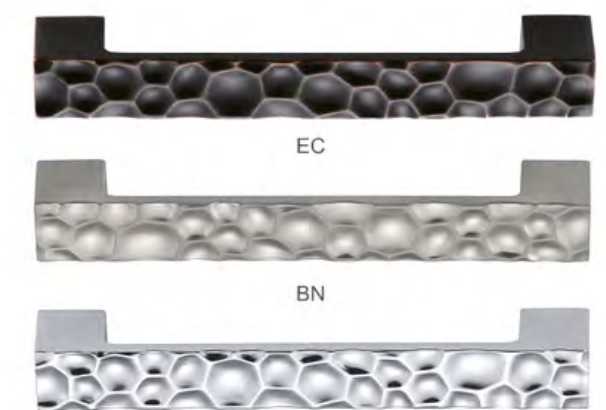

Available Finishes:
EC-Egyptian Copper, BN-Brushed Nickel, PC-Polish Chrome