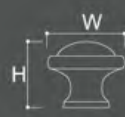

P604

Product Code	Length	CC	Height	Width
P604096	146	96	38	20

P606

Product Code	Length	CC	Height	Width
P606000	33.5		31	33.5

Available Finishes:
 BC-Bronze/Ceramic, CC-Chrome/Ceramic, AC-Antique Nickel/Ceramic